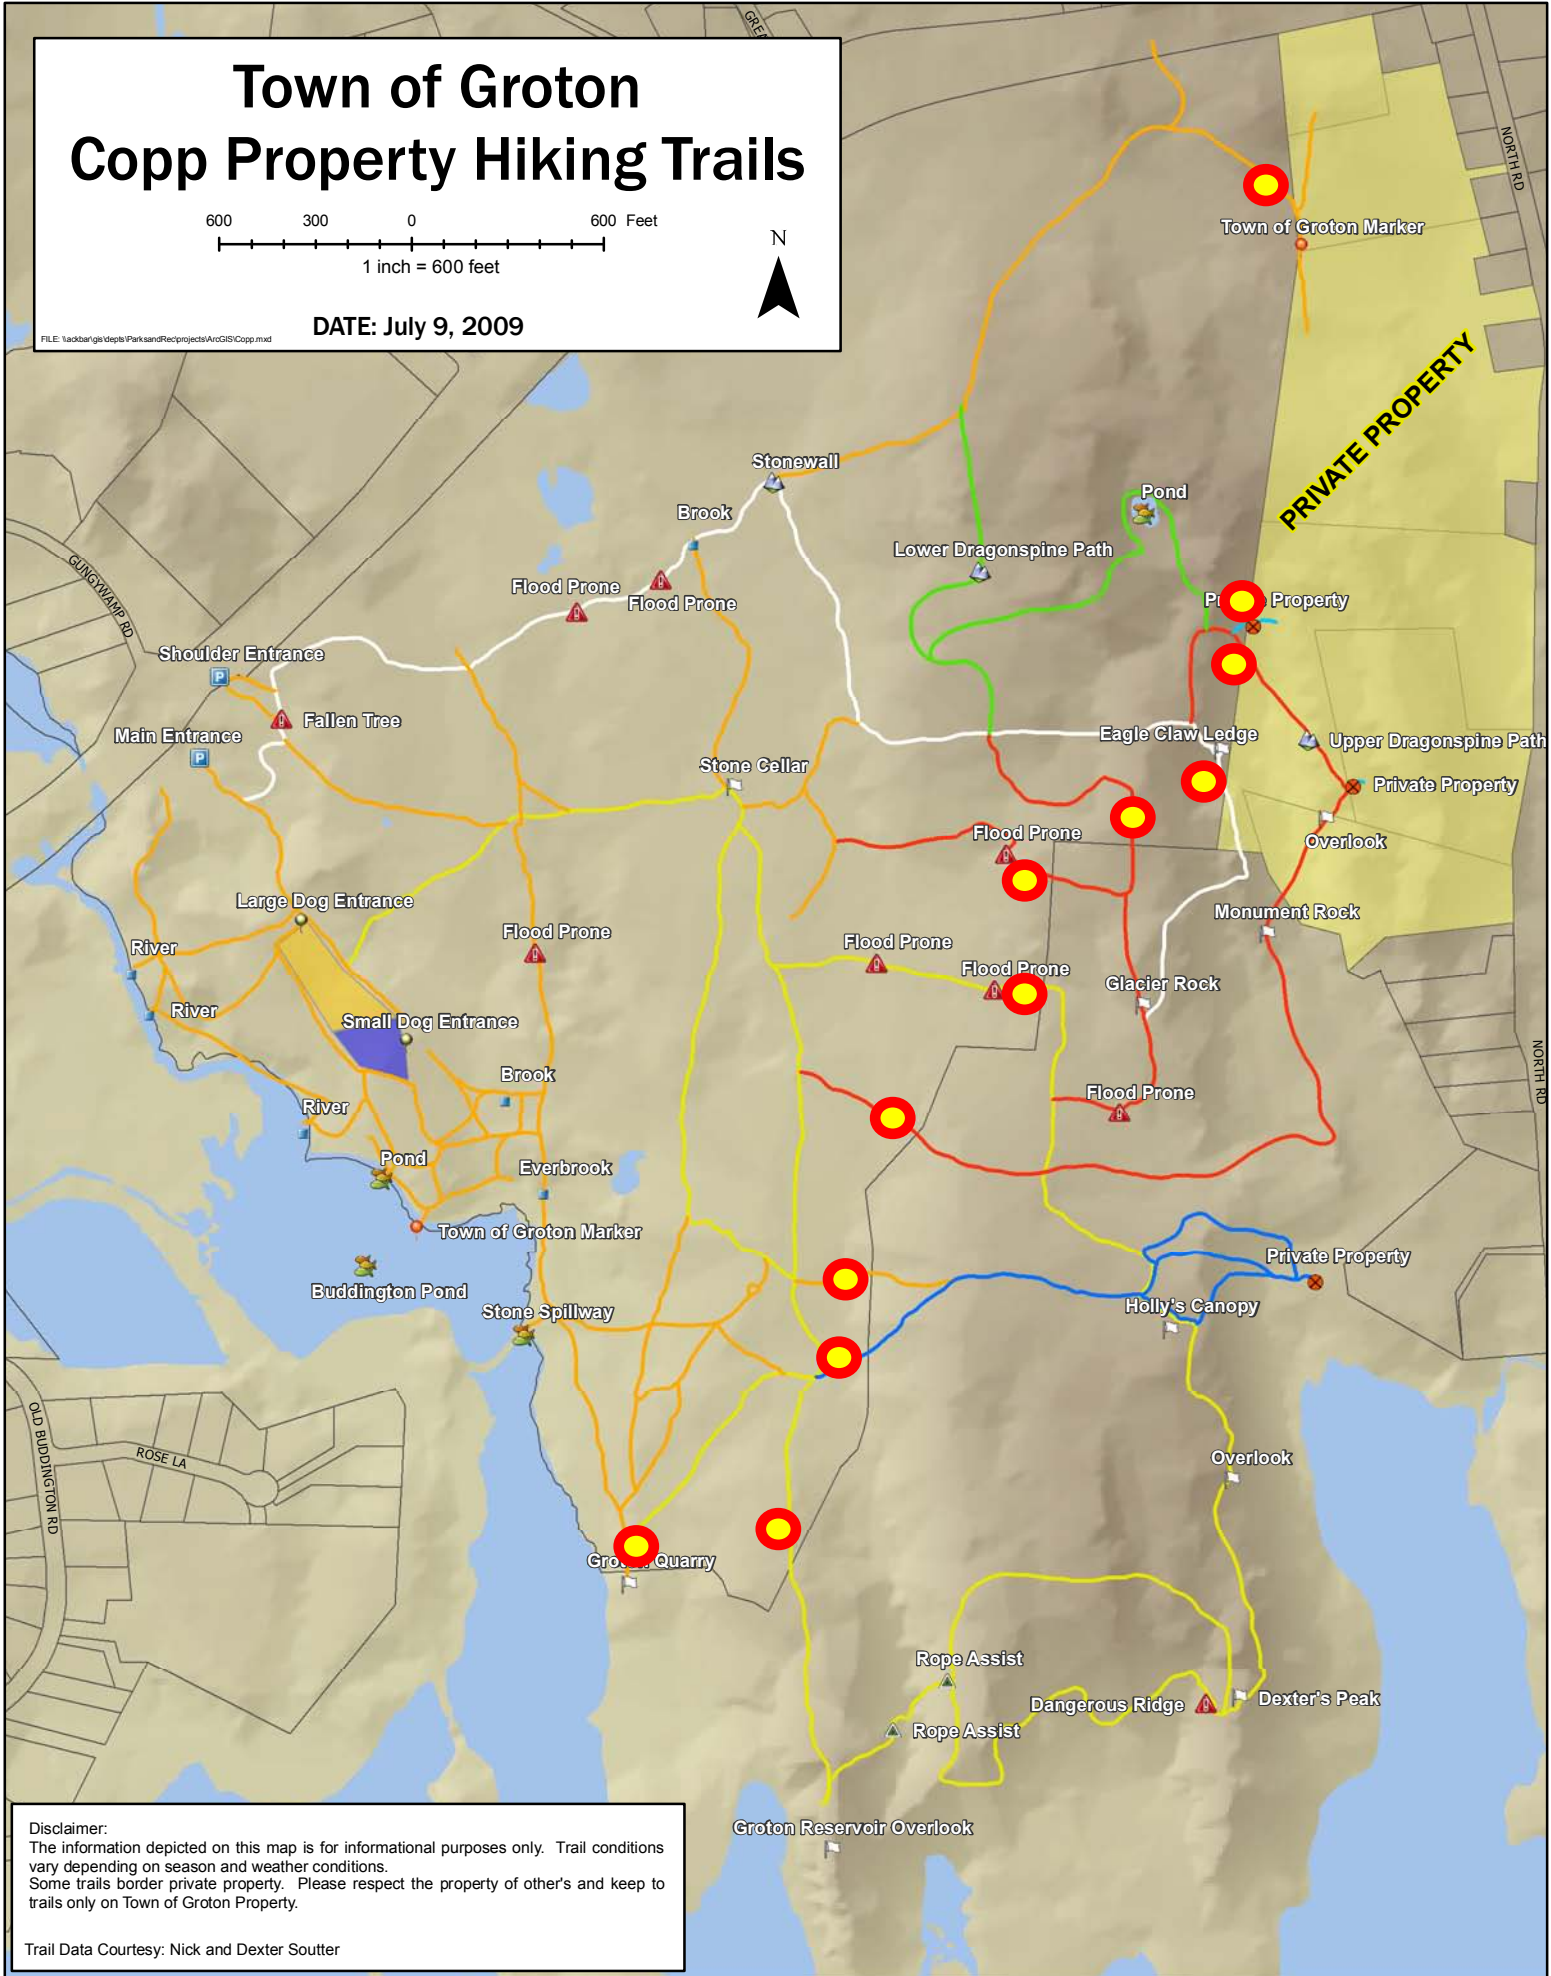

Town of Groton Copp Property Hiking Trails

DATE: July 9, 2009

Disclaimer:
The information depicted on this map is for informational purposes only. Trail conditions vary depending on season and weather conditions. Some trails border private property. Please respect the property of others and keep to trails only on Town of Groton Property.

Trail Data Courtesy: Nick and Dexter Soutter